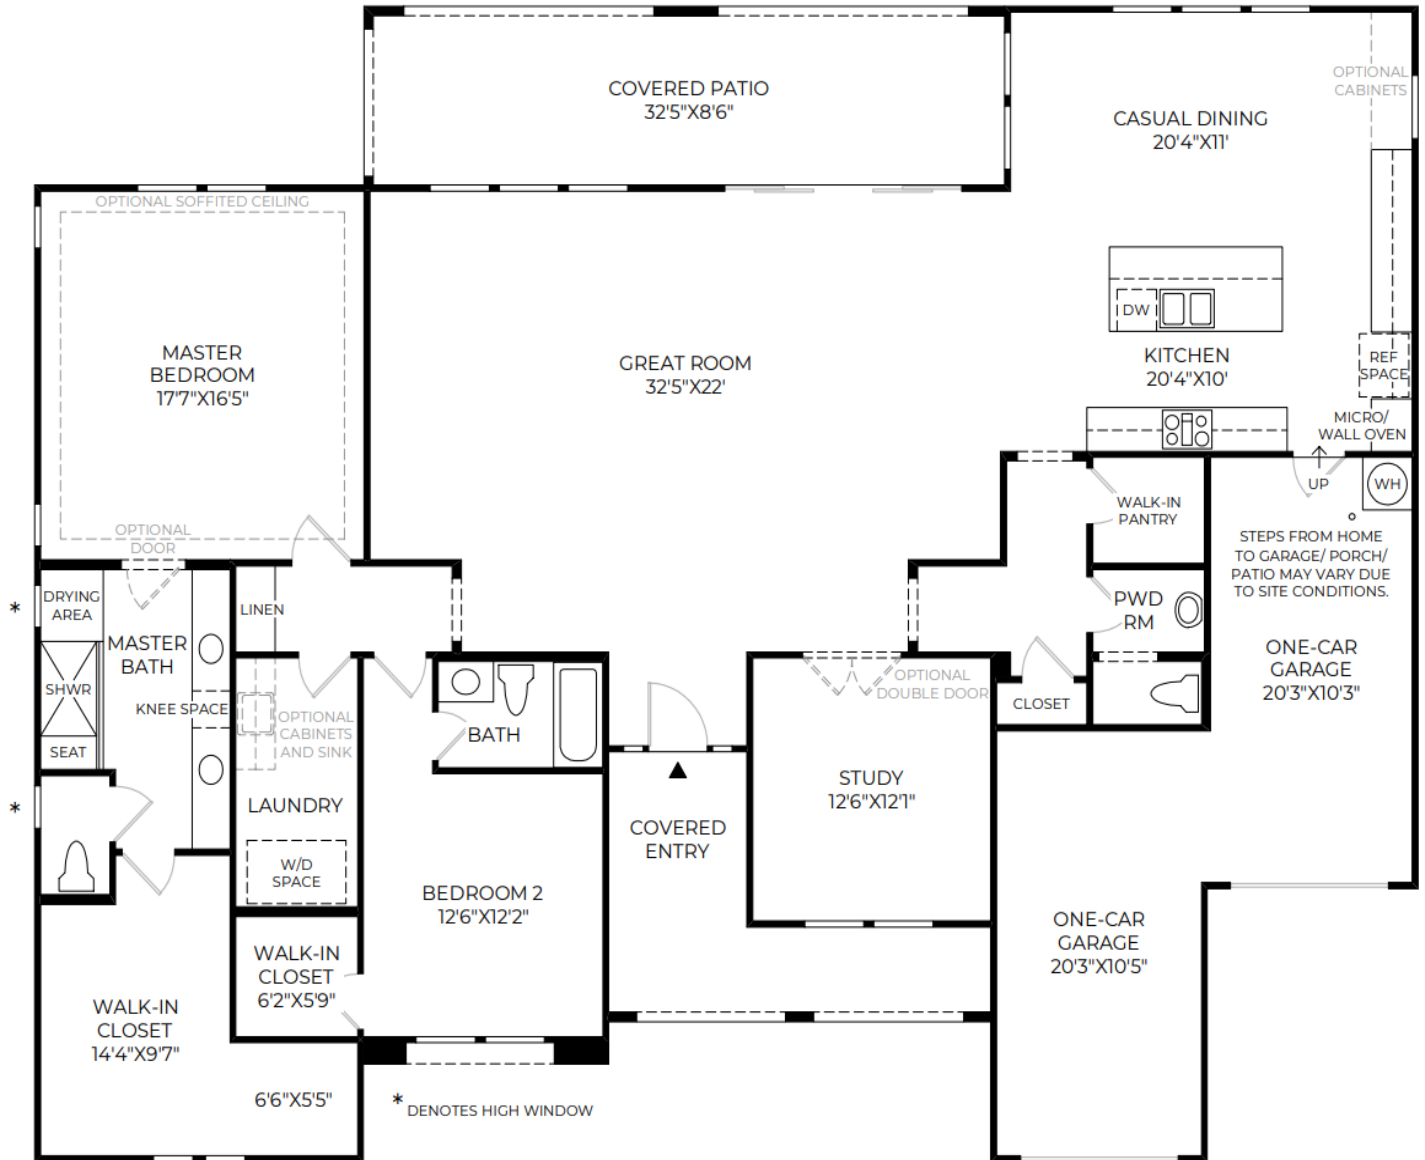

**PROVIDENCE  
COLLECTION**

Wayland (4105)

2-3 Bedrooms / 2.5-3 Baths / 2-Car Garage  
2,505 SQ FT / 10' Ceiling / Single Story

**CRAFTSMAN**

**FARMHOUSE**

**PRAIRIE**

**SPANISH**

17193 WEST MONTPELIER STREET  
SURPRISE, ARIZONA 85388

**sterling  
GROVE**

**Toll Brothers**  
AMERICA'S LUXURY HOME BUILDER™

**STRUCTURAL OPTIONS\***

- Master Bedroom Soffited Ceiling
- Expansive Multi-Panel Sliding Stacking Door 12'
- Bedroom ILO Study

\*Additional structural options available. See a sales consultant for details.